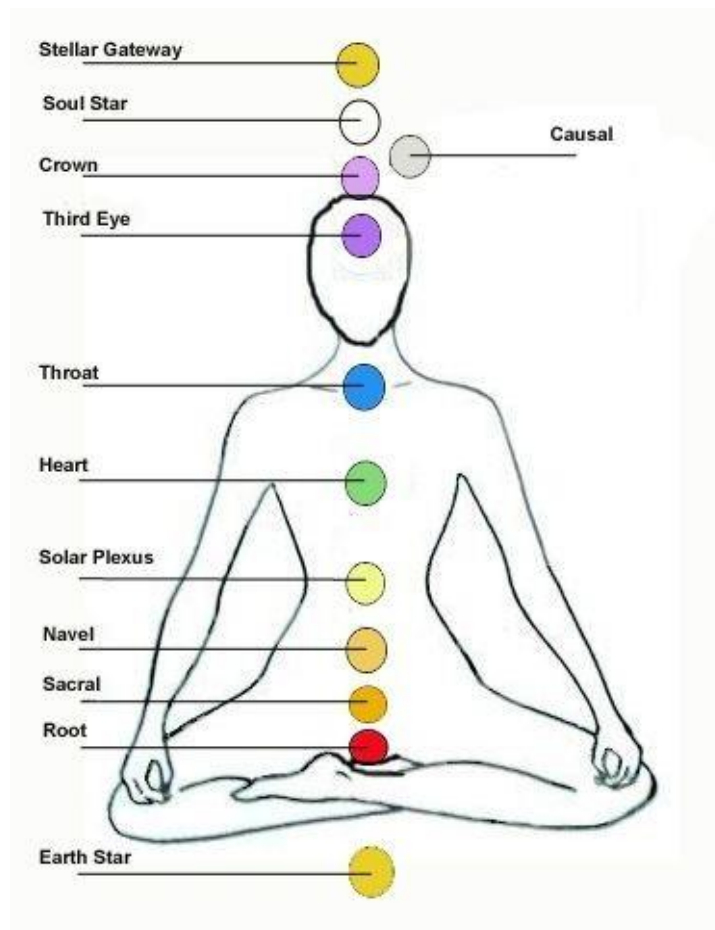

Your 12 Chakras

Allows you direct access to the cosmos, to Source, allowing divine spiritual insight to enter you. This is filtered down by the soul star chakra but can only be activated in conjunction with the earth star chakra, in order to ground and connect you to Mother Earth. Connection to the Monadic level of divinity, advanced spiritual skills, ascension, connection to the cosmos and beyond. Location: 12 inches above the Crown. Colour: Gold. Fifth dimensional colour: opal.

The diagram below will help you to focus on where your chakras are. The colours are not necessarily the ones that you will see.

To help with the opening and balancing of these chakras you may like to use the following meditation:

Barbara Hand, Spirit Wings